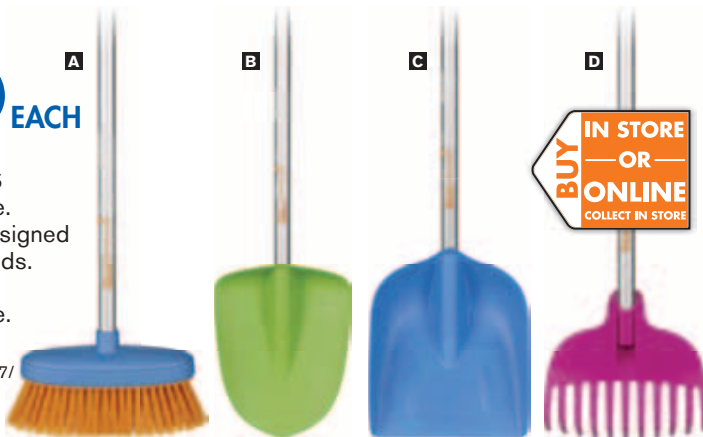

MIGHTY GIFTS FOR KIDS

\$15 EACH

FISKARS KIDS GARDEN TOOLS

- Aluminium handle.
- Handle shape designed to fit into small hands.
- Ages 3 and over.

A Broom. **B** Spade. **C** Shovel. **D** Rake.

(99-102) 6411501381507/05/804/606